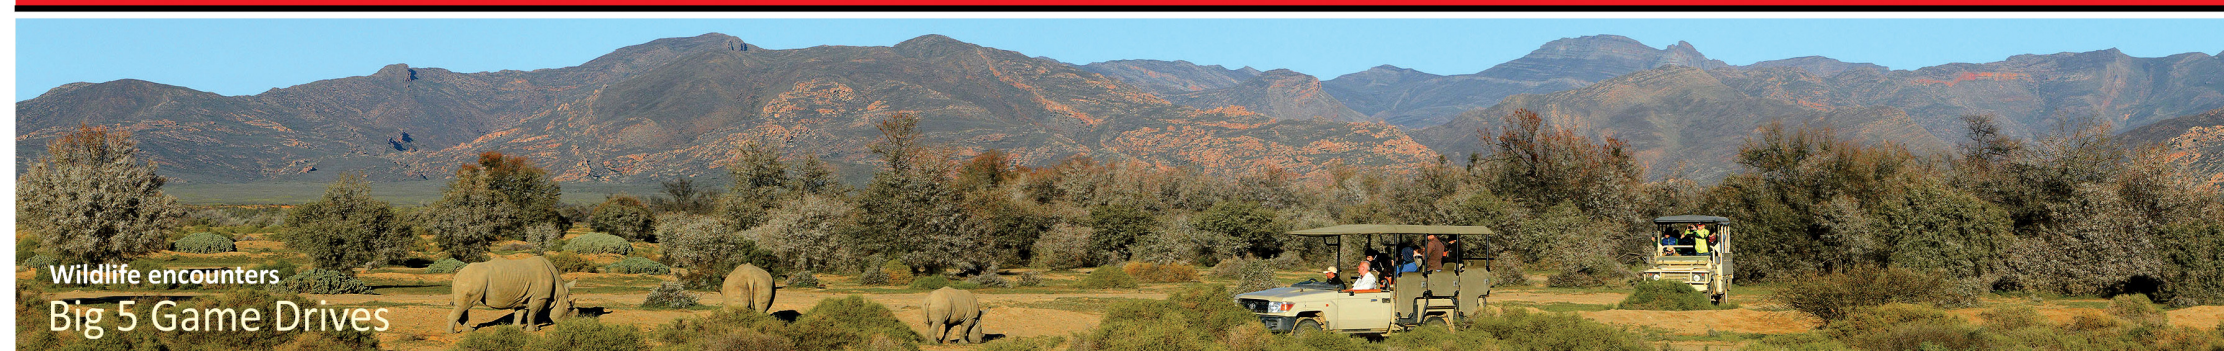

The MITAS EO7 front and rear is the tried and tested best combination for general road conditions in South Africa. All tyres have puncture resistant Tyre-Shield slime inside.

Extras for Hire

Full Face Helmets, Padded Waterproof Jackets & Pants, Gloves, Motorcycle Boots and Garmin GPS Units... 30 Litre ATG Soft Luggage Bags.

YAMAHA MOTORCYCLE Rentals & Tours www.yamaha-adventure.com

12 Day Garden Route & Addo Elephant Park: 30 - 31 October 2017

Highlights of the Garden Route adventure include:

- The Ultra Scenic Route 44 Coastal Road
- Cape Agulhas, "The Southern Tip of Africa"
- De Hoop Nature Reserve, Malagas River Pontoon
- Gondwana Game Reserve, Attakwaskloof Ox Wagon Trail
- Historical 7 Passes Route, Ancient Knysna Forests
- Prince Alfred's Pass, Swartberg Pass
- Knysna Elephant Sanctuary
- Natures Valley
- Baviaanskloof Wilderness Area (Advanced Riding), can be excluded
- Addo Elephant Park (Full rest day and Safari Drives included)

Off the beaten Track ! an Adventure NOT to be missed !

Advanced Booking is Essential

East Coast Garden Route Adventure in 2017

Experience the Hidden Secrets of

The East Coast Garden Route of South Africa has many hidden back roads and picturesque landscapes. Discover it. Ride the Garden Route with us.