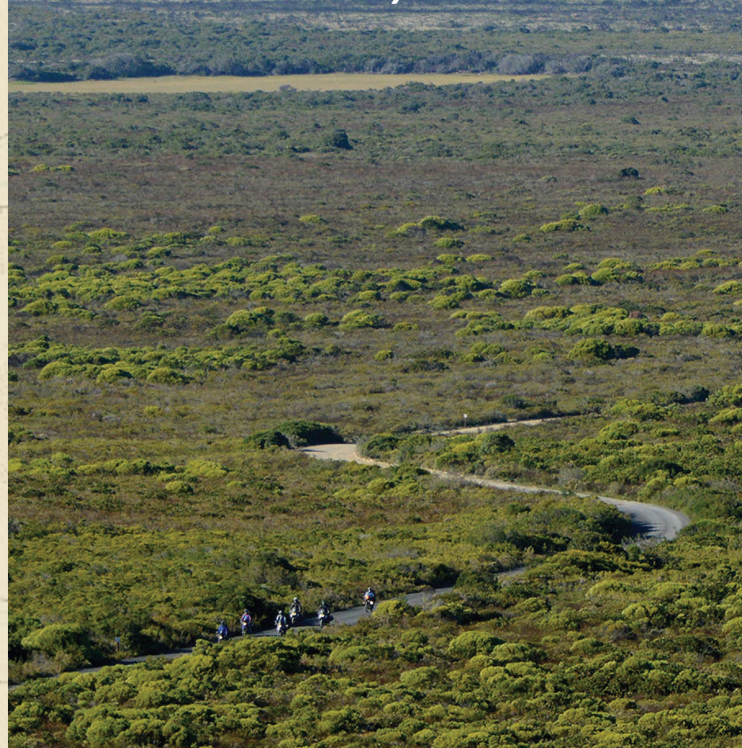

Garden Route Motorcycle Adventure 2017

YAMAHA MOTORCYCLE Rentals & Tours

Advanced Booking is Essential